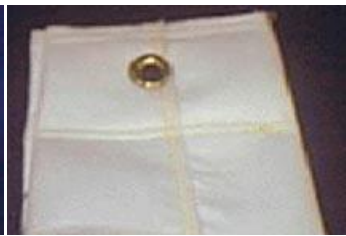

FILTER BAG CONFIGURATIONS

SNAPBAND

RAW EDGE

ROPE / CORD

A-HANGER

GROMMET

LOOP

HANGER STRAP

SUPPORT RING

RUBBER O'RING

DISC BOTTOM

DISC WITH WEAR STRIP

FLANGE

HEM BOTTOM

SEWN FLAT BOTTOM

ENVELOPE BAG